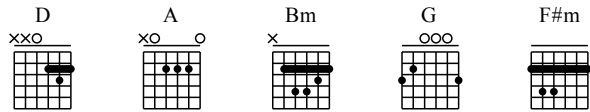

Can't Help Falling In Love With You

Elvis Presley

Dan's Guitar Studio - dansguitarstudio.com

"Wise men say..."

1

D A Bm

TAB

"Fools rush in..."

5

G D A

TAB

"I can't help falling in love with you..."

9

G A Bm G

TAB

13

"Darling so it goes..."

F#m

Bm

17

Musical notation for the first section, including a treble clef staff with a melody and a guitar fretboard diagram below it. The fretboard diagram shows fingerings for the first six measures, with numbers 2, 3, 4, and 0 indicating finger positions on the strings.

"Some things are meant to be..."

F#m

G

A

23

Musical notation for the second section, including a treble clef staff with a melody and a guitar fretboard diagram below it. The fretboard diagram shows fingerings for the first four measures, with numbers 2, 3, 0, and 2 indicating finger positions on the strings.