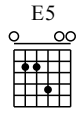

# Crash Into Me (Intro/Verse)

Dave Matthews Band

Dan's Guitar Studio - [dansguitarstudio.com](http://dansguitarstudio.com)

1

E5/C# E5/A E5/B E5

T  
A  
B

E/G# E5/A E5/B E5

T  
A  
B