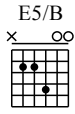

# Crash Into Me (Intro/Verse)

Dave Matthews Band

Dan's Guitar Studio - [dansguitarstudio.com](http://dansguitarstudio.com)

1

E5/C# E5/A E5/B E5

T  
A  
B

E/G# E5/A E5/B E5

T  
A  
B