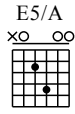

# Crash Into Me (Intro/Verse)

Dave Matthews Band

Dan's Guitar Studio - [dansguitarstudio.com](http://dansguitarstudio.com)

1

E5/C# E5/A E5/B E5

T  
A  
B

E/G# E5/A E5/B E5

T  
A  
B