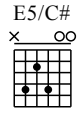

# Crash Into Me (Intro/Verse)

Dave Matthews Band

Dan's Guitar Studio - [dansguitarstudio.com](http://dansguitarstudio.com)

1

E5/C# E5/A E5/B E5

T  
A  
B

E/G# E5/A E5/B E5

T  
A  
B