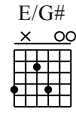

# Crash Into Me (Intro/Verse)

Dave Matthews Band

Dan's Guitar Studio - [dansguitarstudio.com](http://dansguitarstudio.com)

1

E5/C# E5/A E5/B E5

T  
A  
B

E/G# E5/A E5/B E5

T  
A  
B