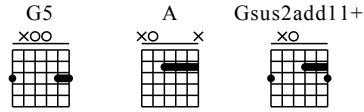

Jane Says

Jane's Addiction

Dan's Guitar Studio - dansguitarstudio.com

Verse/Intro

1

G5 A G5 A

Musical notation for the Verse/Intro section. It consists of a treble clef staff with a key signature of one sharp (F#) and a 4/4 time signature. The melody is written in eighth notes, alternating between G5 and A chords. Below the staff is a guitar tablature with fret numbers and picking directions (up and down strokes). The sequence of chords is G5, A, G5, A.

Chorus

G5 Gsus2add11+ G5 Gsus2add11+

Musical notation for the Chorus section. It consists of a treble clef staff with a key signature of one sharp (F#) and a 4/4 time signature. The melody is written in eighth notes, alternating between G5 and Gsus2add11+ chords. Below the staff is a guitar tablature with fret numbers and picking directions (up and down strokes). The sequence of chords is G5, Gsus2add11+, G5, Gsus2add11+.