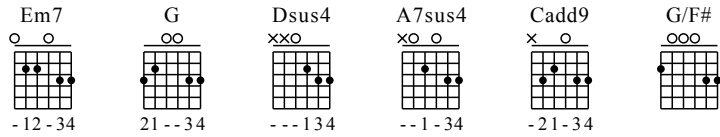

Wonderwall

Oasis

Dan's Guitar Studio - dansguitarstudio.com

Capo. 2 fret

1. Intro/Verse

Em7 G Dsus4 A7sus4

let ring

TAB notation for measures 1-4, showing fret numbers on strings 1-6.

2. End of Verse Figure

Cadd9 Dsus4 A7sus4

let ring

TAB notation for measures 3-6, showing fret numbers on strings 1-6.

3. Prechorus

Cadd9 Dsus4 Em7 Cadd9 Dsus4

let ring

TAB notation for measures 5-8, showing fret numbers on strings 1-6.